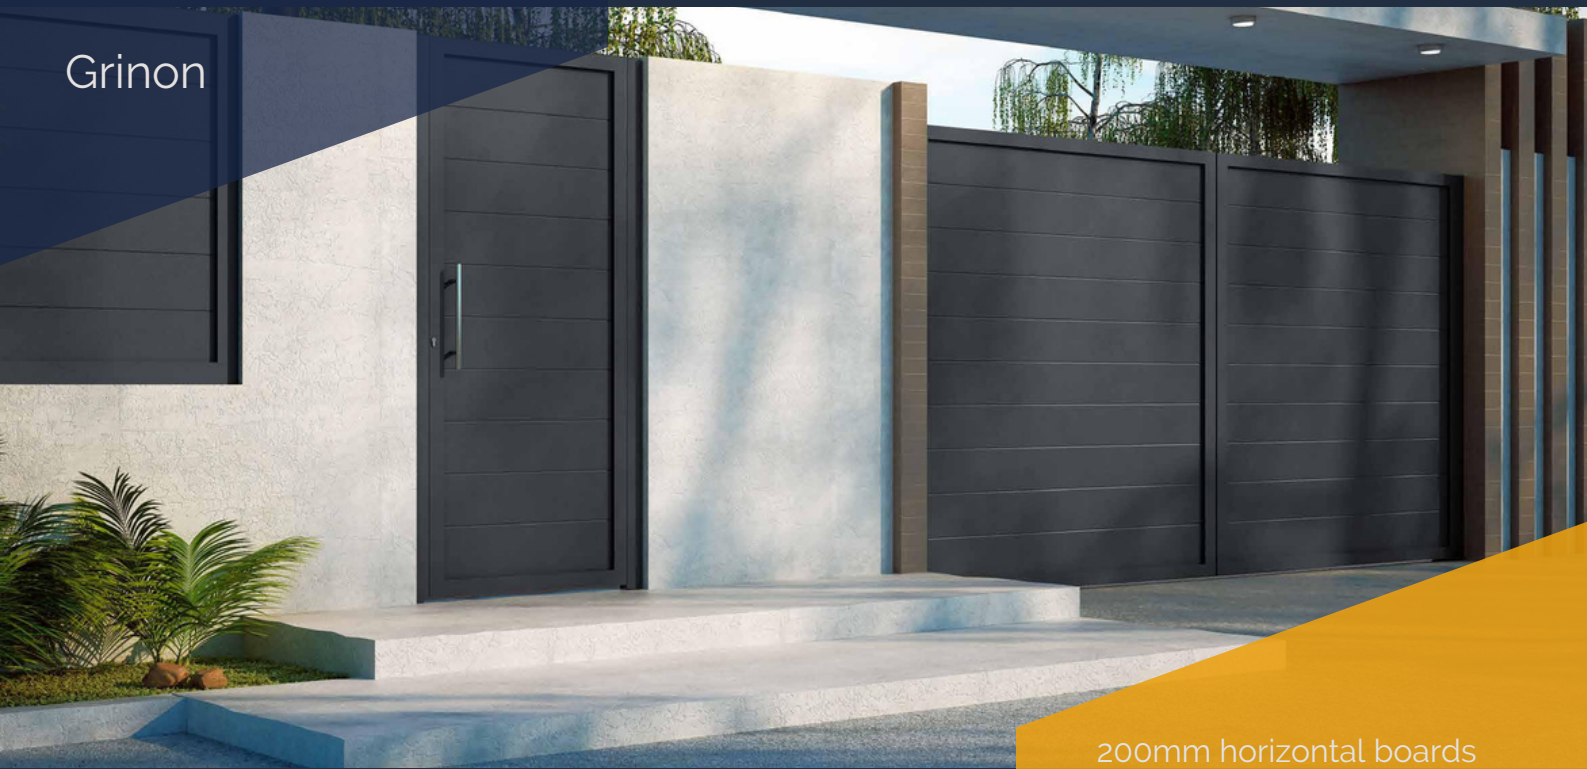

Our collection

Grinon

200mm horizontal boards