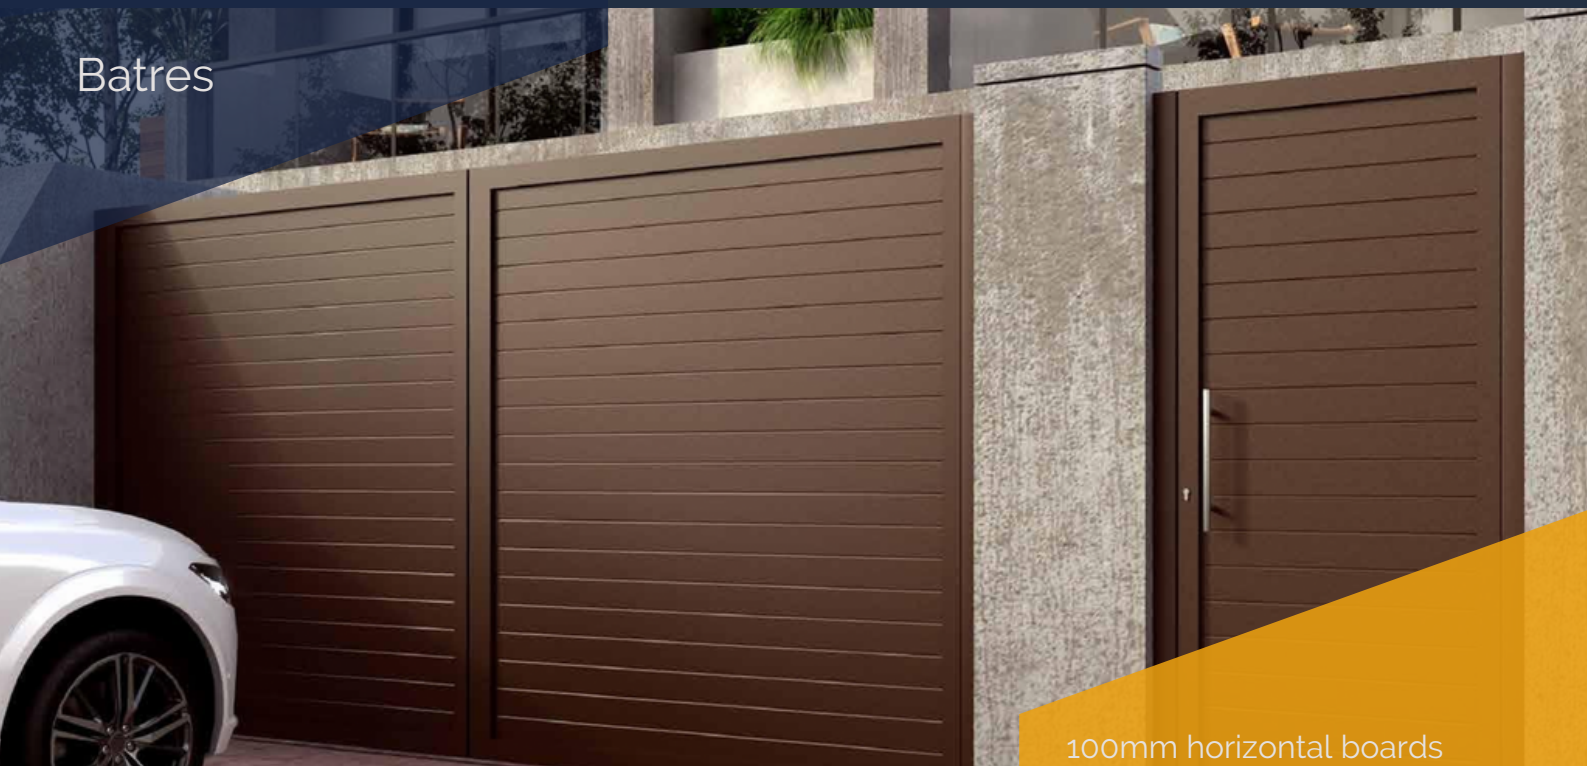

Batres

100mm horizontal boards