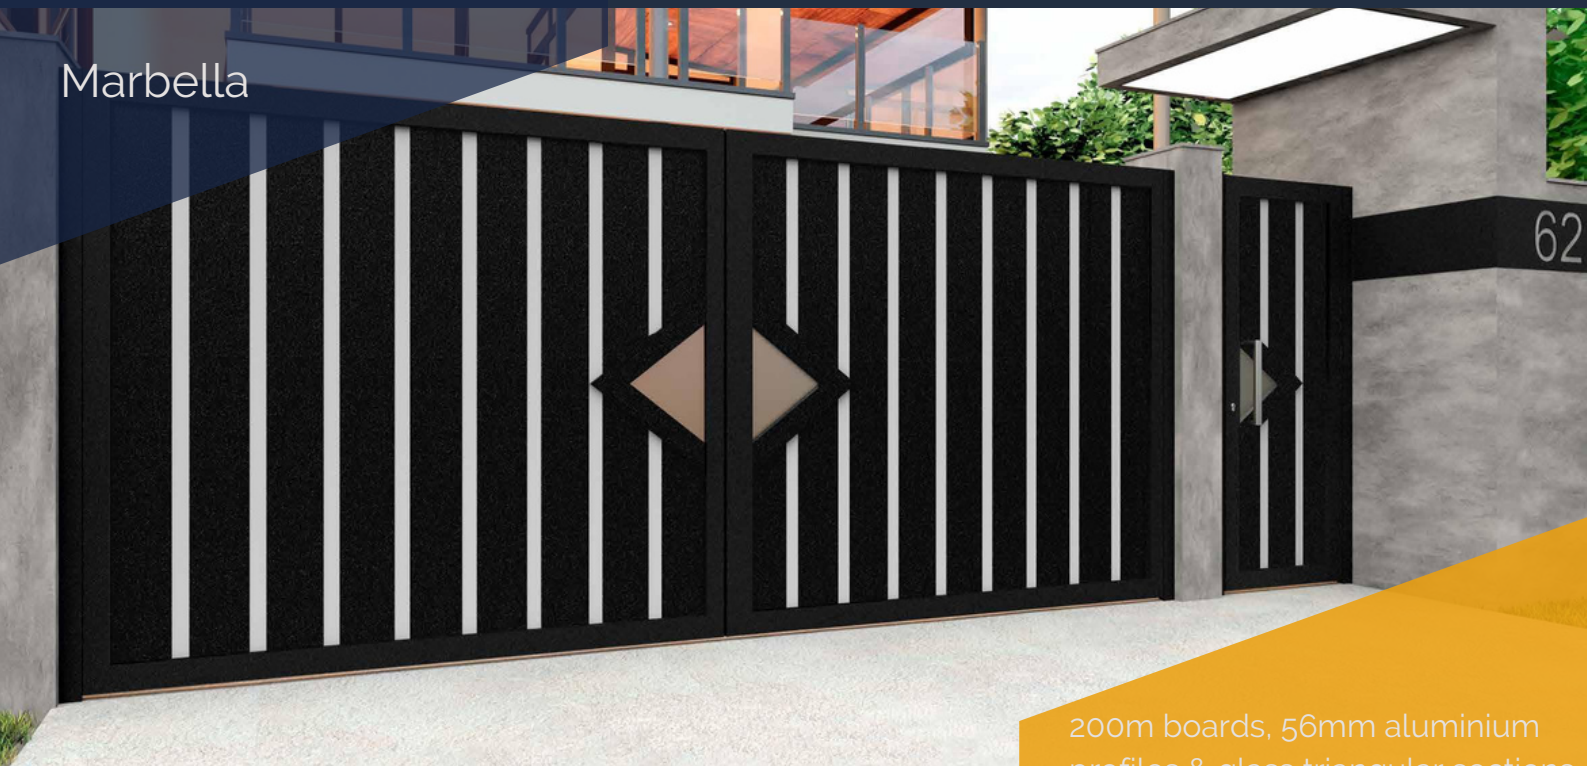

Formentera

100mm horizontal boards with
60mm vertical profiles

Our collection

Barcelona

100mm diagonal boards with glass inserts

Marbella

200mm boards, 56mm aluminium profiles & glass triangular sections

0114 3499 599