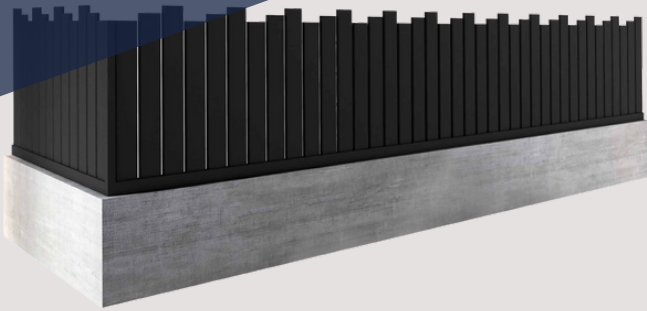

Curve

Evoque

Our fencing collection

Lisboa

150mm x 30mm planks with a 80 x 50 tempered tubular base

Los Angeles

120mm tubular slats with a 80 x 50mm tempered tubular base

Alsacia