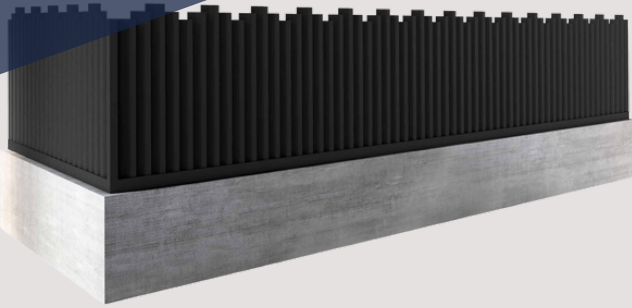

Curve

Evoque

Our fencing collection

Lisboa

150mm x 30mm planks with a 80 x 50 tempered tubular base

Los Angeles

120mm tubular slats with a 80 x 50mm tempered tubular base

Alsacia