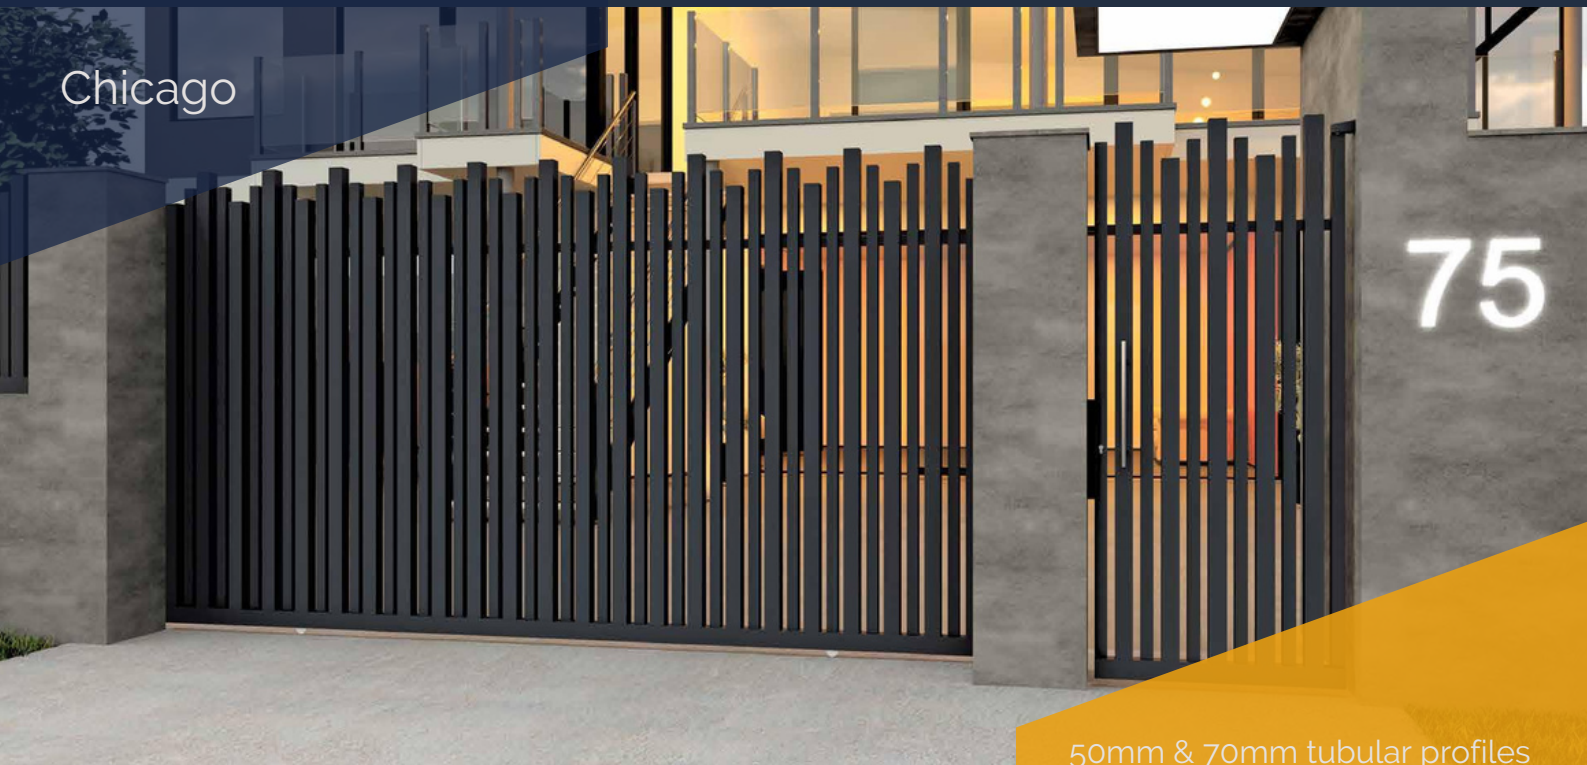

Our collection

Chicago

50mm & 70mm tubular profiles