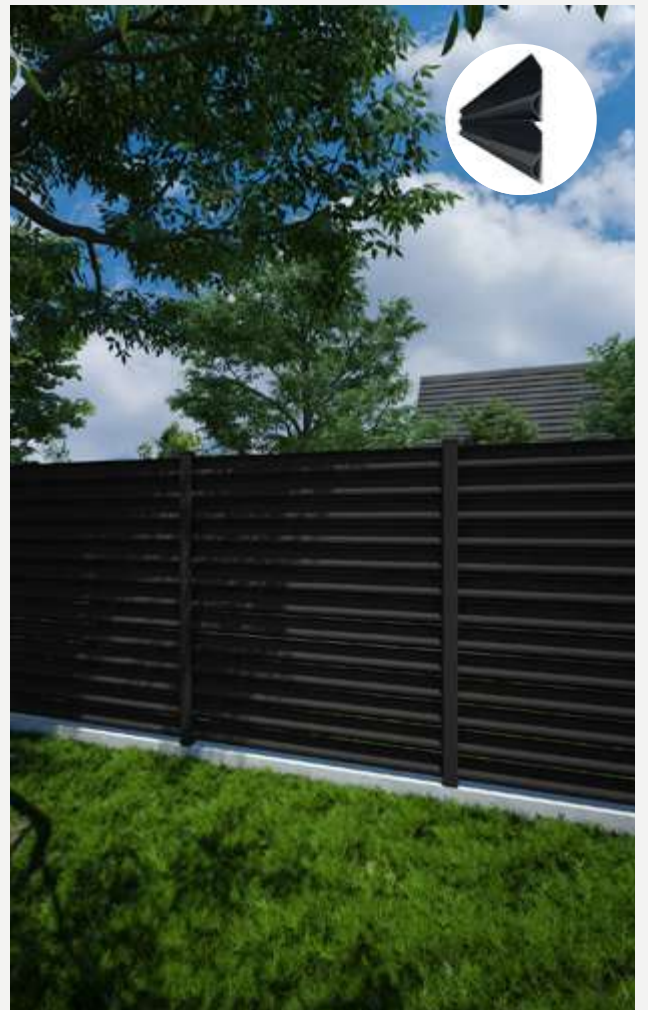

TELLEN-KARANTAN

Fences with XXL solid slats measuring 300 mm
Anthracite grey - RAL 7016

IVALA
Fences with eco-designed louvred slats measuring 130 mm
Fixed posts
Sanded Black - N2100